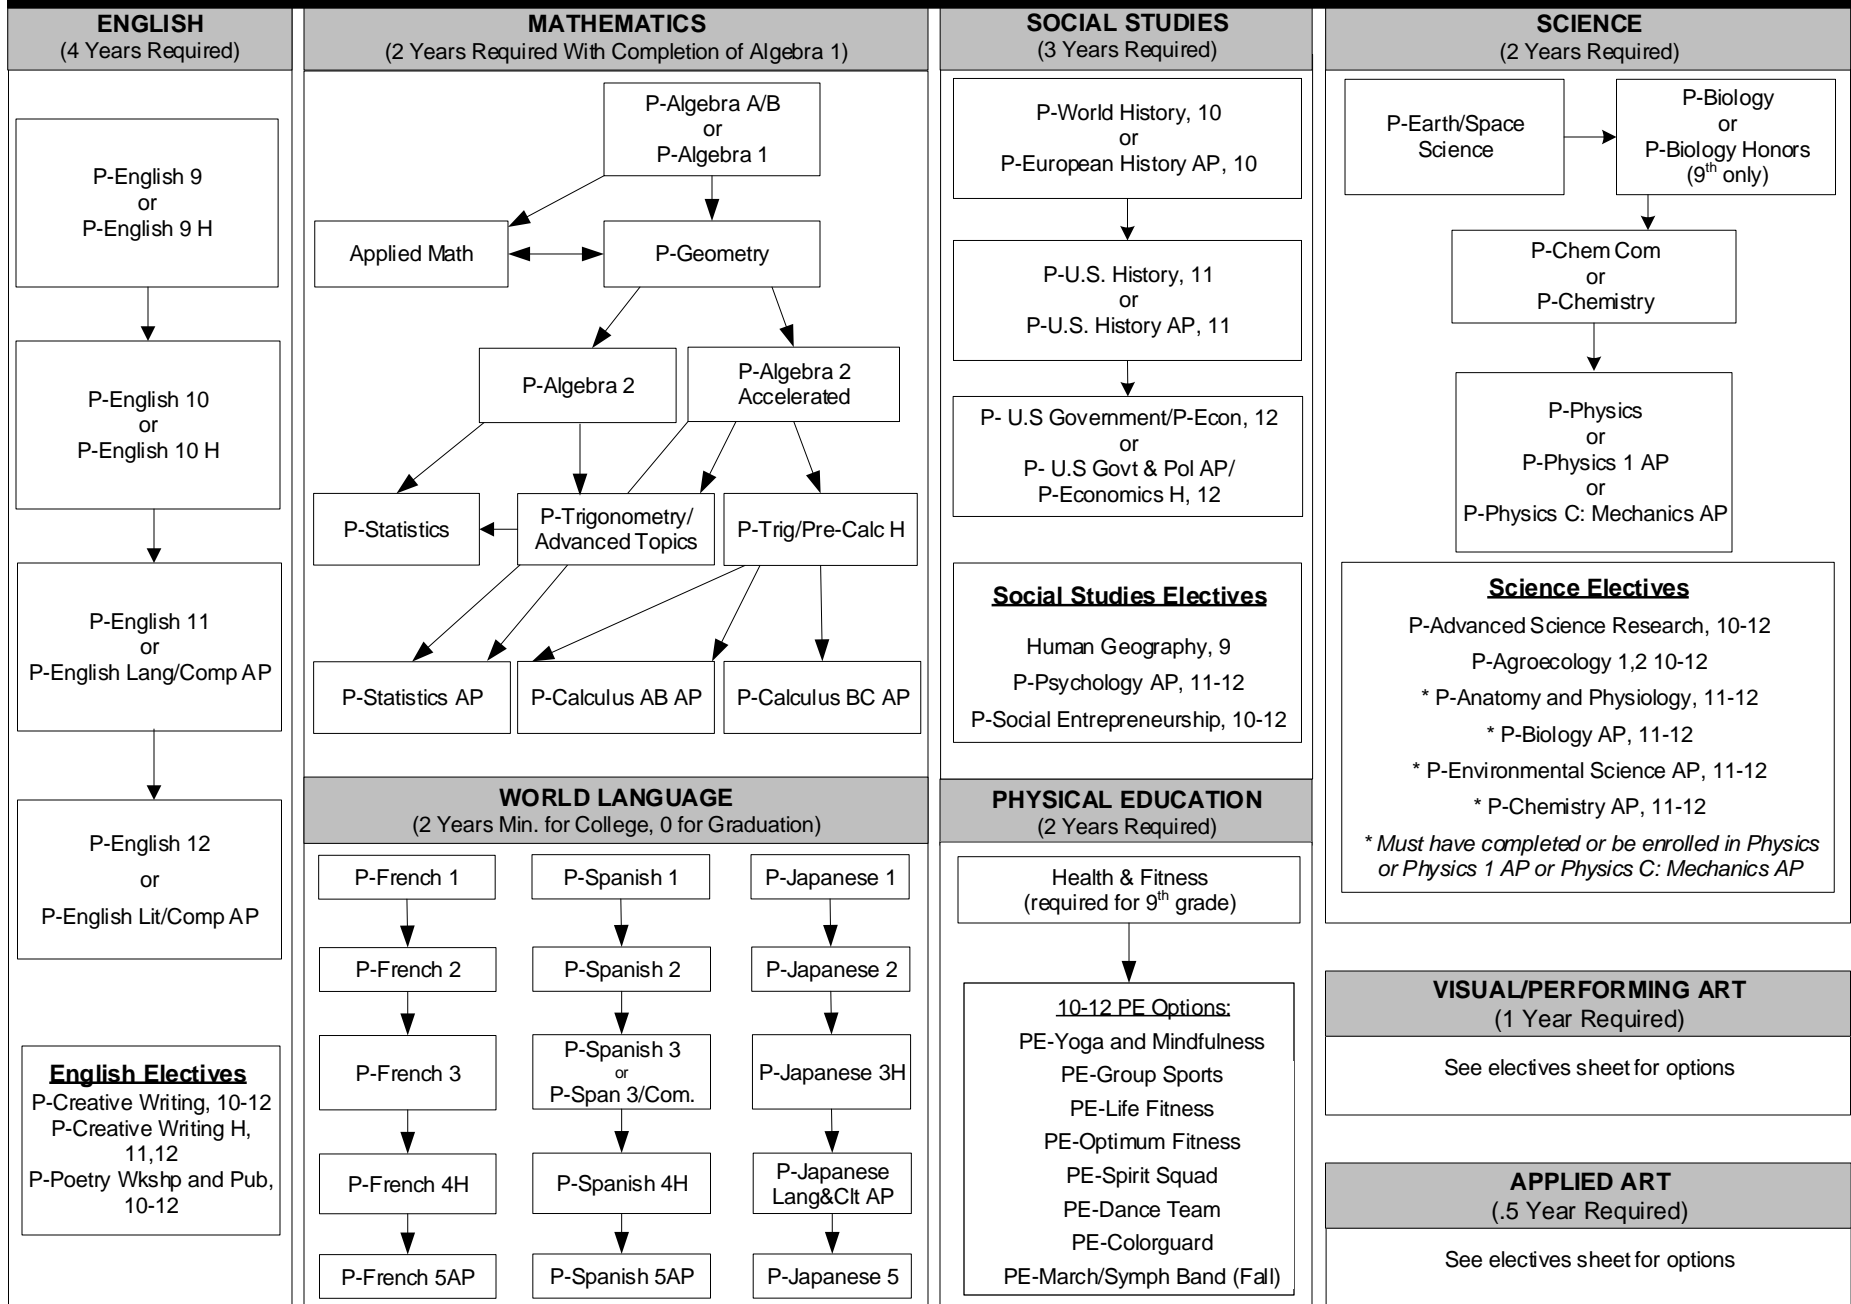

# LOS GATOS HIGH SCHOOL - COURSE SEQUENCE CHART

\* Check Course Description Sheets for course/grade prerequisites  
**P = College Prep Course      H = Honors      AP = Advanced Placement**