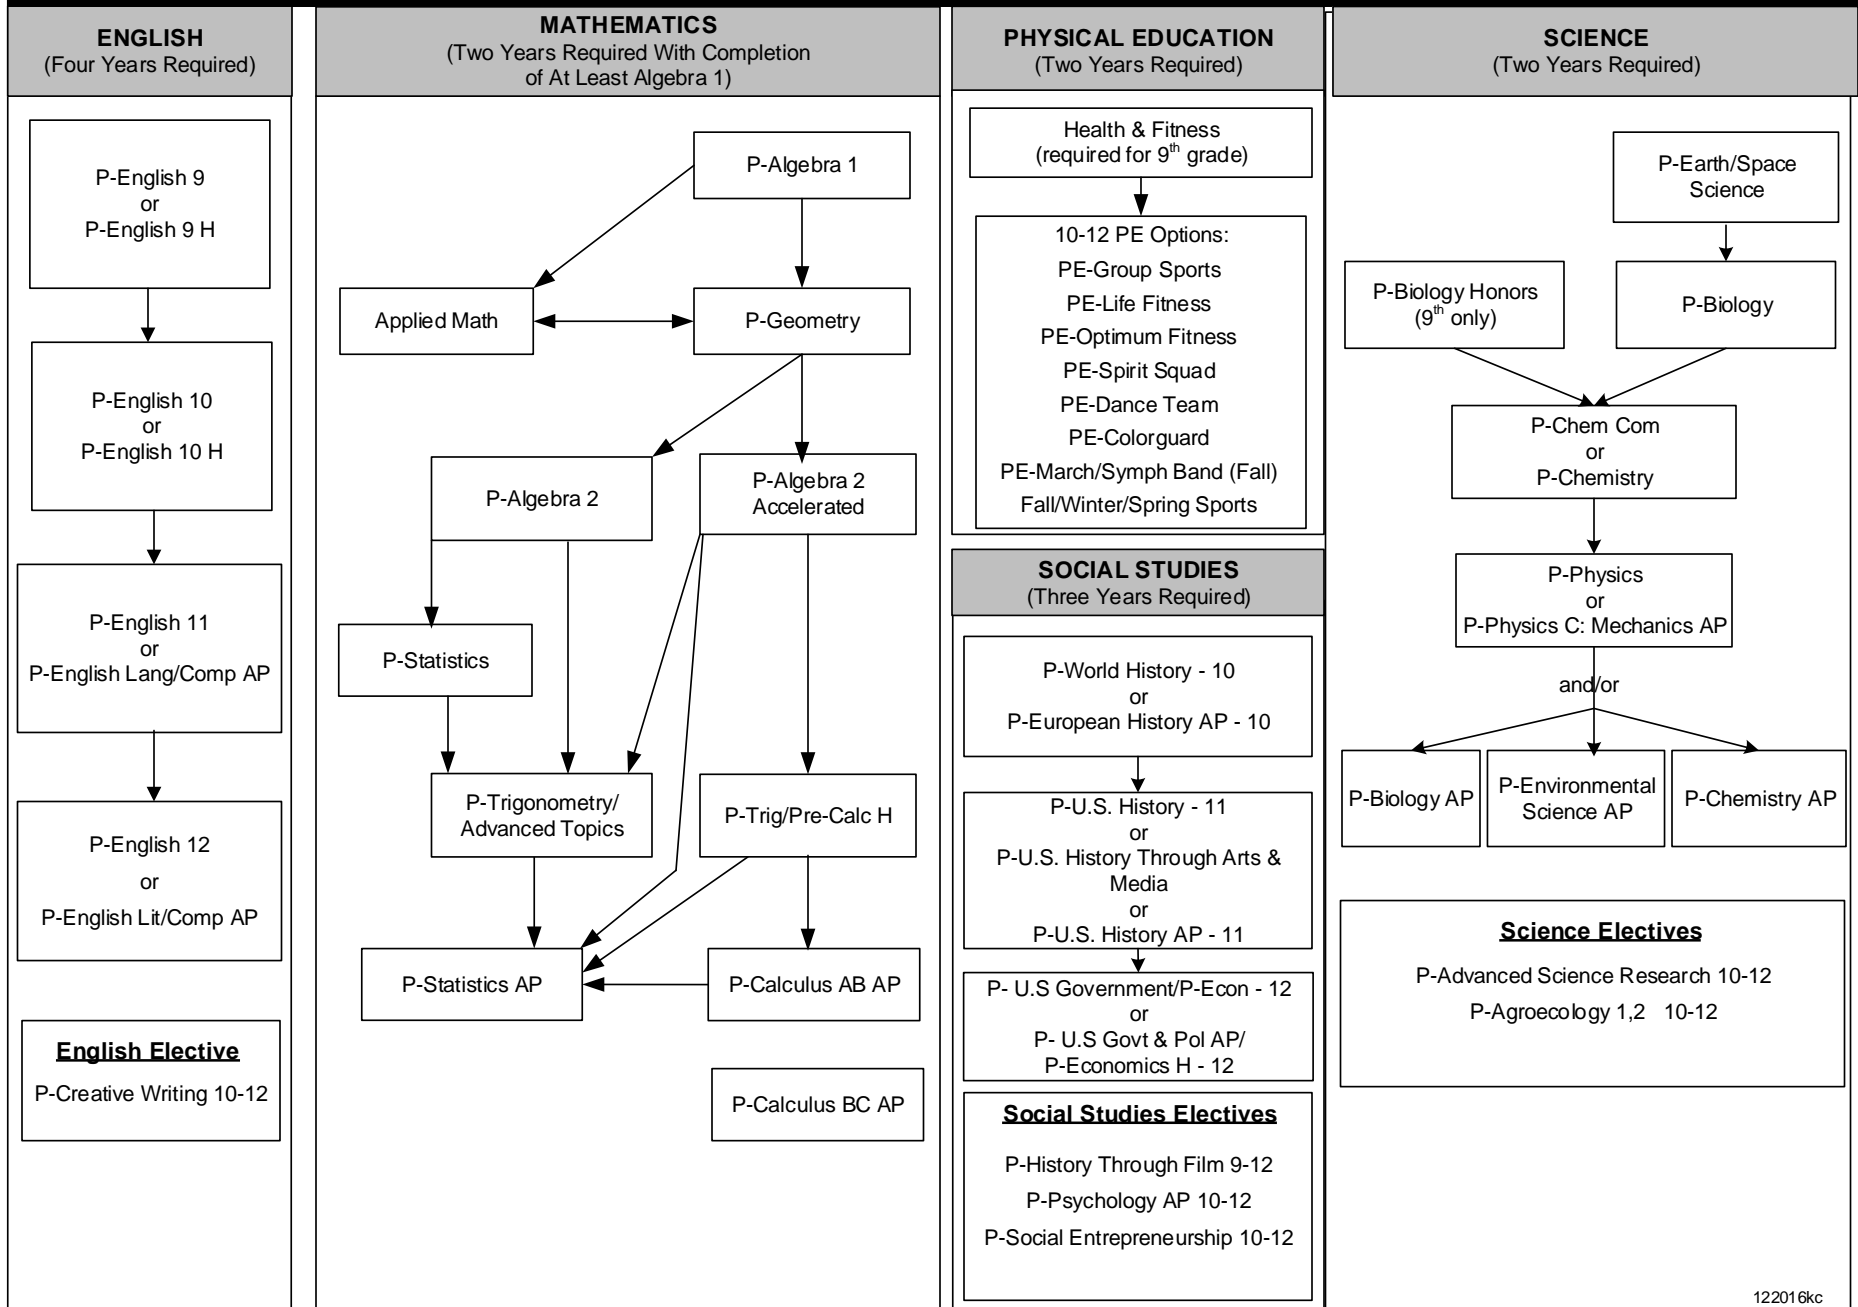

# LOS GATOS HIGH SCHOOL - COURSE SEQUENCE CHART

122016kc

\* Check Course Description Sheets for course/grade prerequisites  
**P = College Prep Course      H = Honors      AP = Advanced Placement**